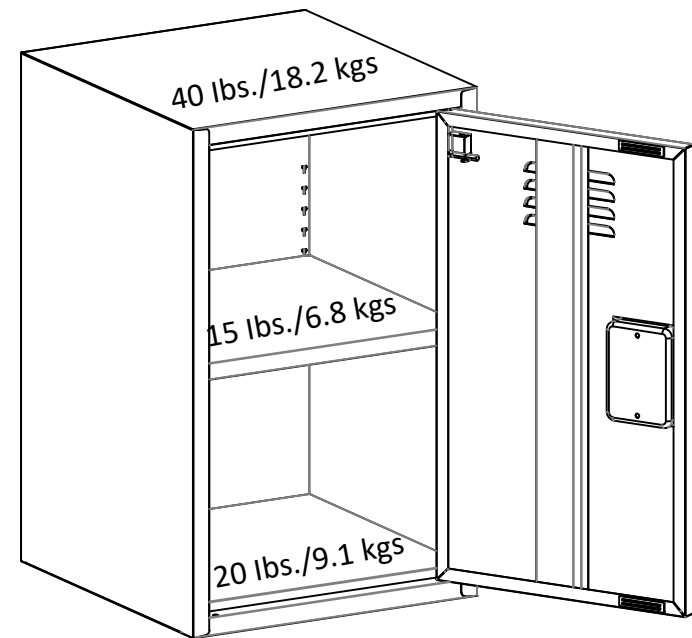

# Short Locker

7822XXXCOM

Overall Product Size:  
14.96"W x 15.75" D x 24.02" H

Total Storage: 2.51 cubic feet 38cm W x 40cm D x 61cm H

Maximum Weight Capacities  
Unit Weight: 23.1 lbs (10.5 kg)