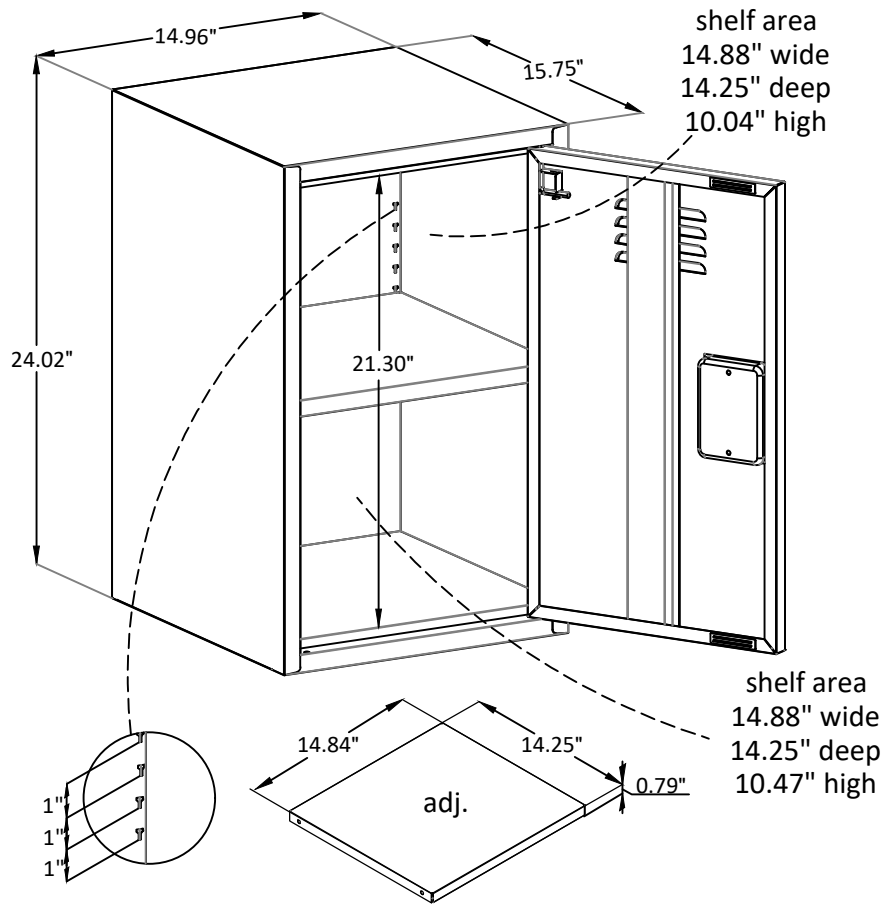

# Short Locker

7822XXXCOM

Overall Product Size:  
14.96"W x 15.75" D x 24.02" H

Total Storage: 2.51 cubic feet 38cm W x 40cm D x 61cm H

Maximum Weight Capacities  
Unit Weight: 23.1 lbs (10.5 kg)